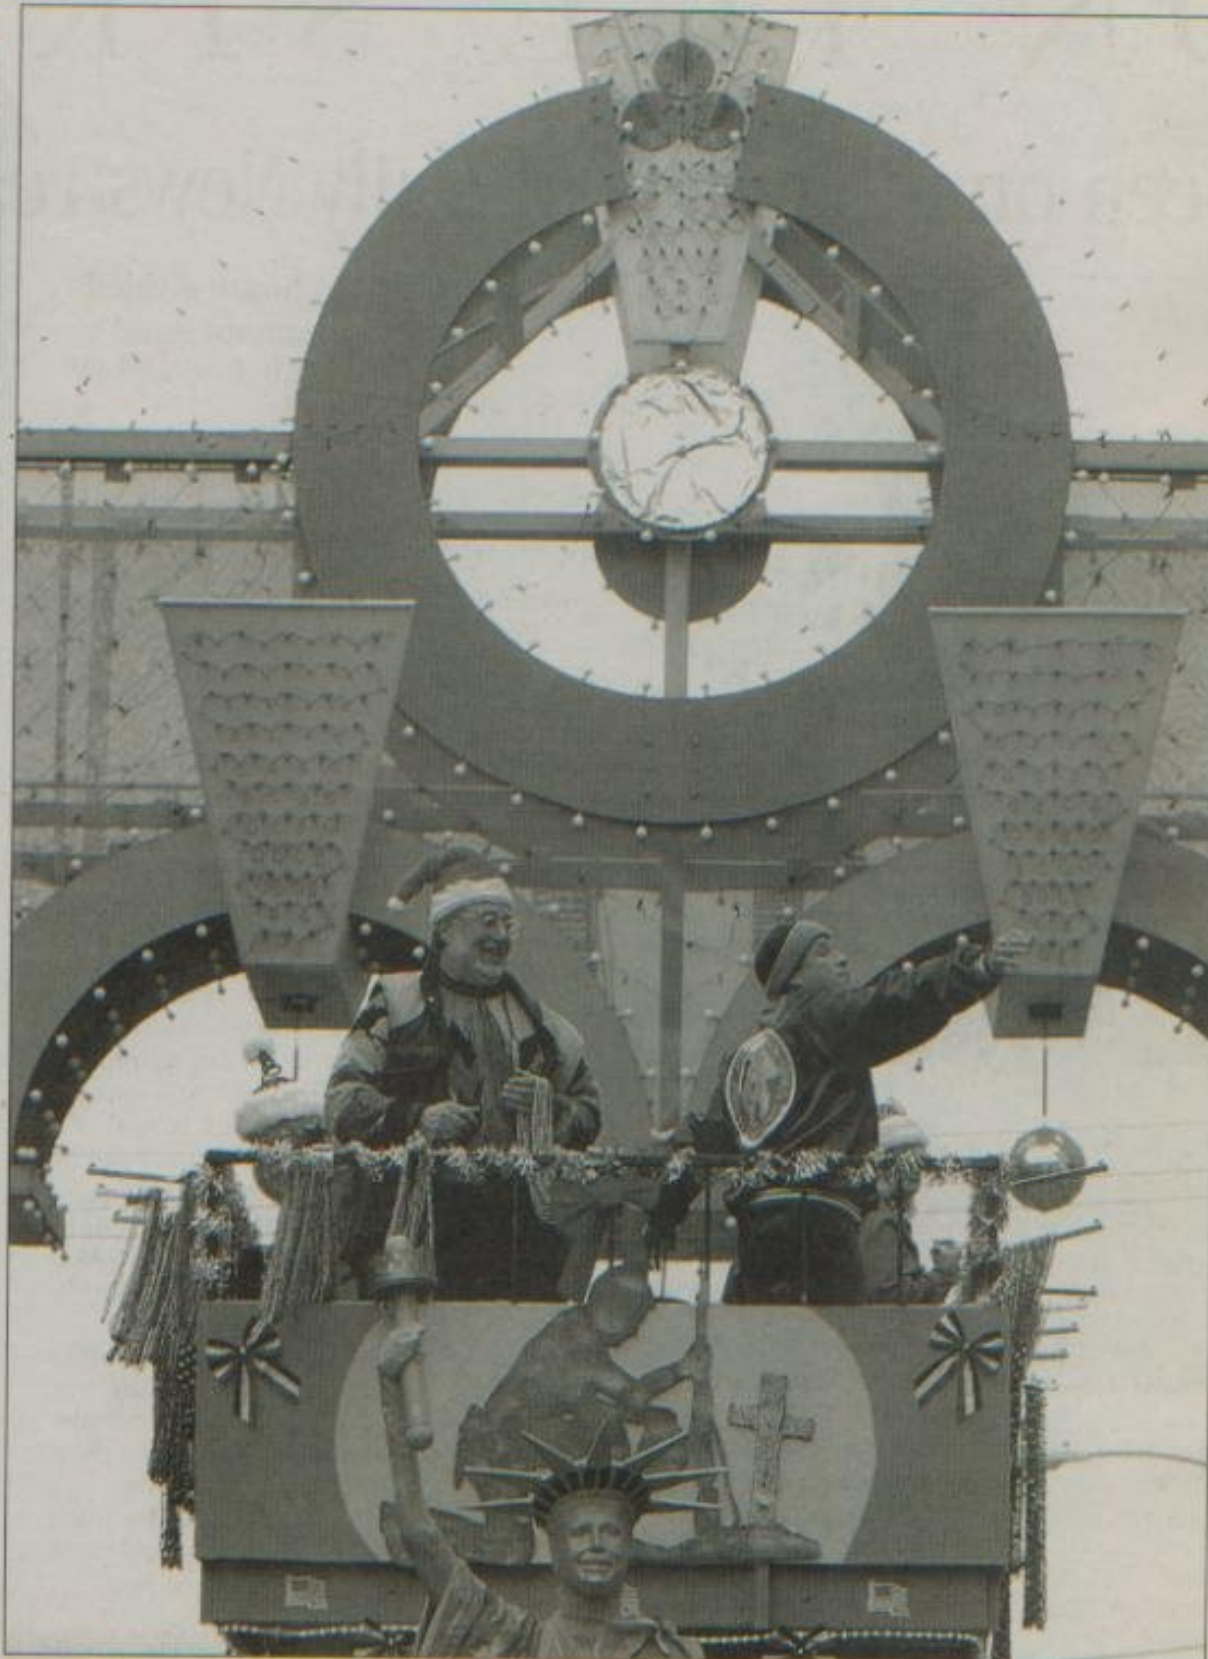

TOY & FOOD DRIVES, HOLIDAY EVENTS

Members of the Krewe of Aquarius throw beads from their float as they ride down Ship's Mechanic

Row in Galveston during the Christmas parade. Police Association's Christmas parade.